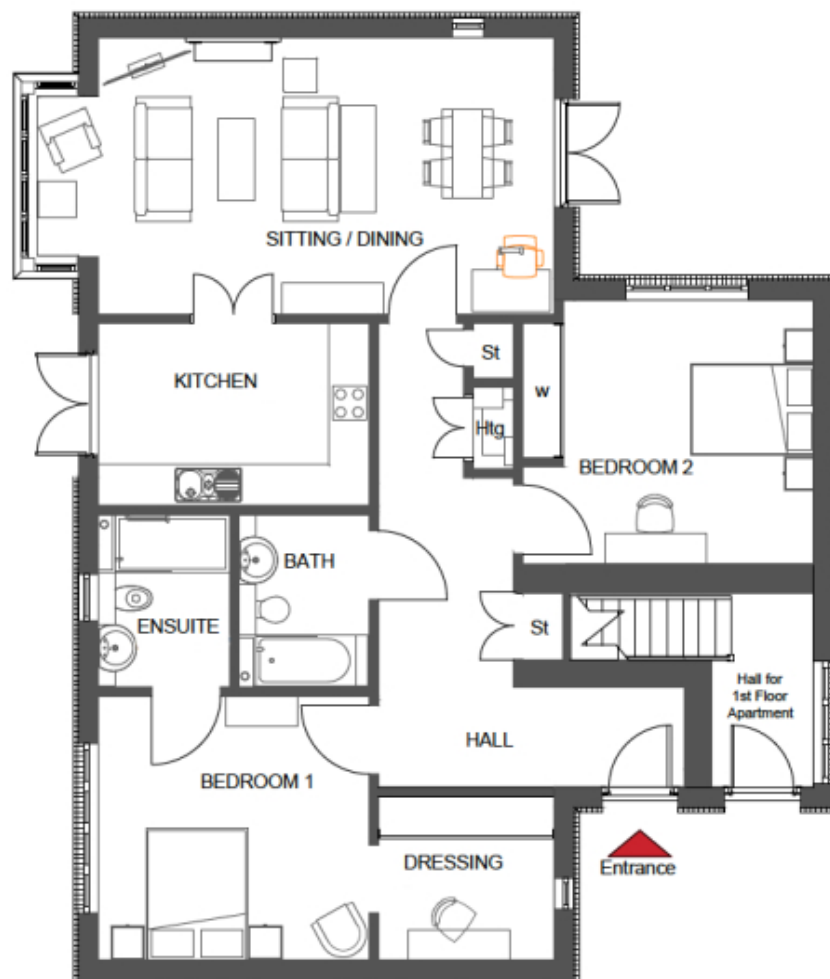

1 Atkinson House

Price: £480,000*, Ground floor

Internal measurements: 1,206sq ft

* other charges apply

Sitting /Dining	25' 1" x 13' 5"	7,622 x 4,074mm
Kitchen	13' 2" x 8' 10"	3,995 x 2,680mm
Bathroom	6' 4" x 8' 4"	1,920 x 2,535mm
Bedroom 1	13' 2" x 12' 10"	3,995 x 3,888mm
Dressing	8' 6" x 7' 11"	2,589 x 2,411mm
Ensuite	6' 5" x 8' 4"	1,940 x 2,535mm
Bedroom 2	14' 1" x 13' 3"	4,290 x 4,025mm

PLEASE NOTE: Images are for illustrative purposes only. Rooms shown may not be representative of this property.