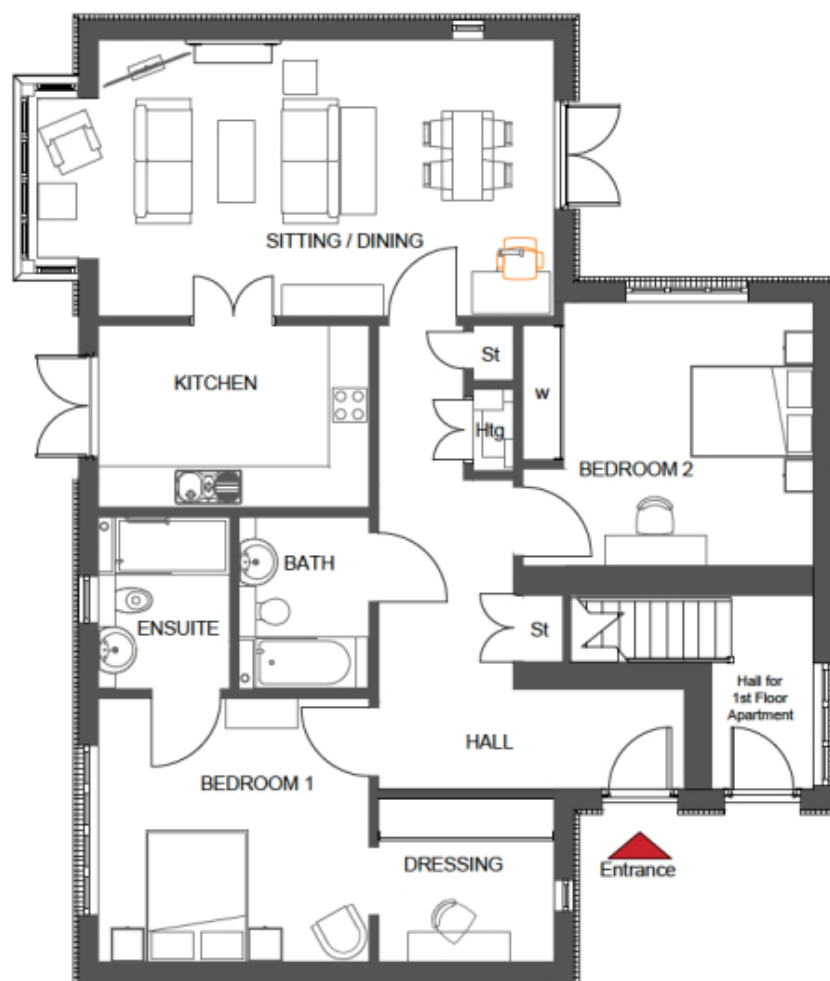

1 Atkinson House

Price: £480,000*, Ground floor

Internal measurements: 1,206sq ft

* other charges apply

Sitting /Dining	25' 1" x 13' 5"	7,622 x 4,074mm
Kitchen	13' 2" x 8' 10"	3,995 x 2,680mm
Bathroom	6' 4" x 8' 4"	1,920 x 2,535mm
Bedroom 1	13' 2" x 12' 10"	3,995 x 3,888mm
Dressing	8' 6" x 7' 11"	2,589 x 2,411mm
Ensuite	6' 5" x 8' 4"	1,940 x 2,535mm
Bedroom 2	14' 1" x 13' 3"	4,290 x 4,025mm

PLEASE NOTE: Images are for illustrative purposes only. Rooms shown may not be representative of this property.