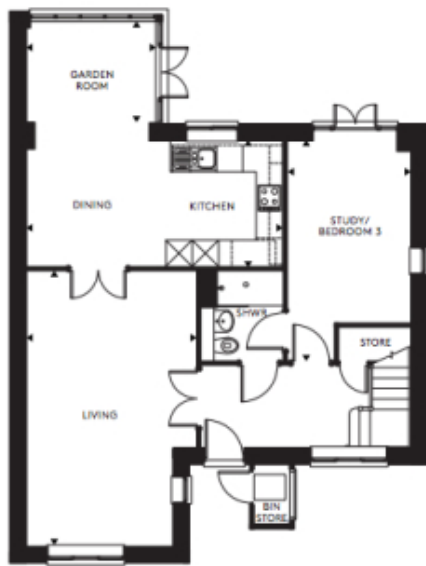

11 Hazel Close

Price: £750,000*

Internal measurements: 1,410sq ft

* other charges apply

Apart from the fixtures and fittings described, the homes are unfurnished.

* Based on a 125-year lease, and subject to service charge, event fees and ground rent. Please ask for further information.

Version 3 - 19/10/2018

PLEASE NOTE: Images are for illustrative purposes only, Rooms shown may not be representative of this property.