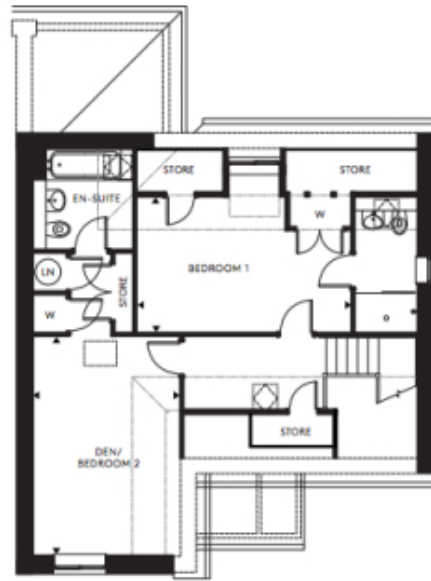

11 Hazel Close

Price: £750,000*

Internal measurements: 1,410sq ft

* other charges apply

Apart from the fixtures and fittings described, the homes are unfurnished.

* Based on a 125-year lease, and subject to service charge, event fees and ground rent. Please ask for further information.

Version 3 - 19/10/2018

PLEASE NOTE: Images are for illustrative purposes only, Rooms shown may not be representative of this property.