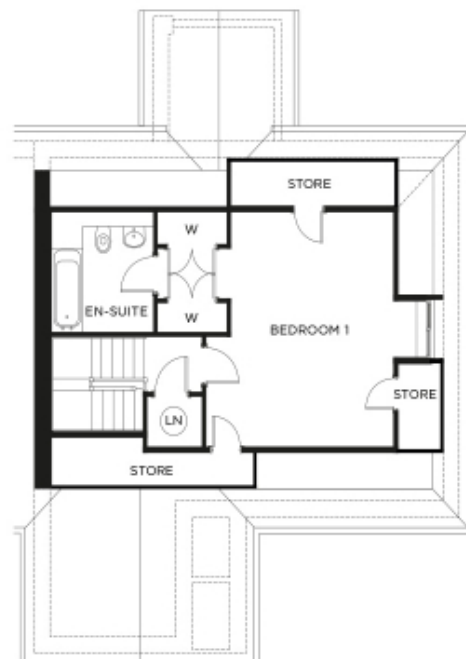

# 6 Wallside Cottages

Price: £539,950\*

Internal measurements: 1,175sq ft

\* other charges apply

Apart from the fixtures and fittings described, the homes are unfurnished.

\* Based on a 125-year lease, and subject to service charge, event fees and ground rent. Please ask for further information.

Version 3 - 19/10/2018

PLEASE NOTE: Images are for illustrative purposes only, Rooms shown may not be representative of this property.