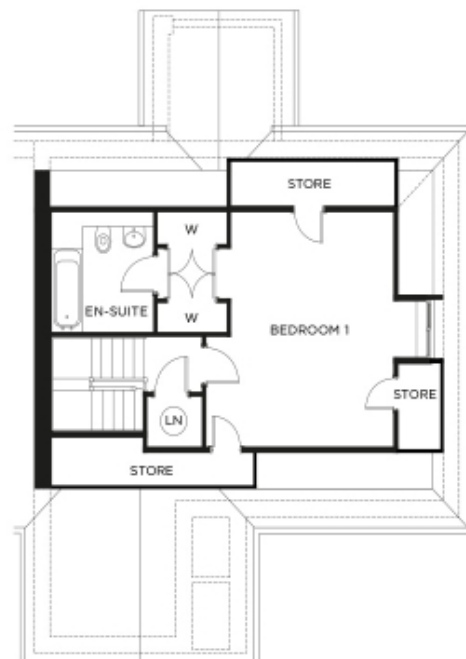

6 Wallside Cottages

Price: £539,950*

Internal measurements: 1,175sq ft

* other charges apply

Apart from the fixtures and fittings described, the homes are unfurnished.

* Based on a 125-year lease, and subject to service charge, event fees and ground rent. Please ask for further information.

Version 3 - 19/10/2018

PLEASE NOTE: Images are for illustrative purposes only, Rooms shown may not be representative of this property.