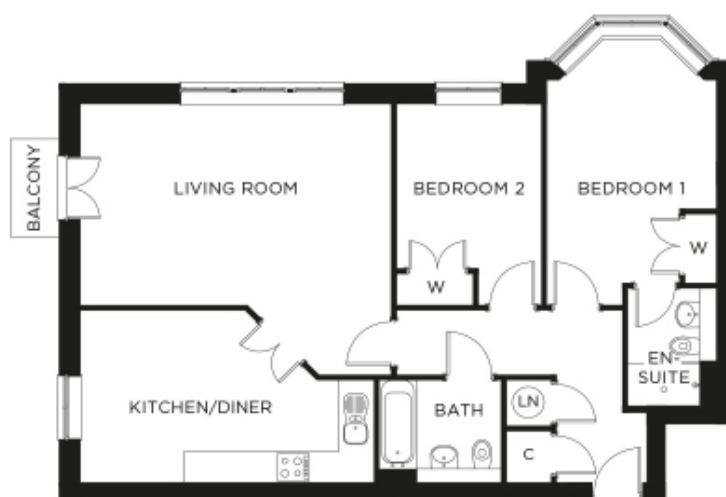

Colgate House

Ground Floor

First Floor

Second Floor

Price: £POA*, Second floor

Internal measurements: 920sq ft

* other charges apply

Kitchen/Diner	17' 11" x 10' 11"	5,460 x 3,320mm
Living Room	19' 0" x 12' 9"	5,770 x 3,870mm
Bedroom 1	10' 6" x 12' 7"	3,180 x 3,820mm
Bedroom 2	8' 10" x 12' 9"	2,690 x 3,870mm

PLEASE NOTE: Images are for illustrative purposes only. Rooms shown may not be representative of this property.