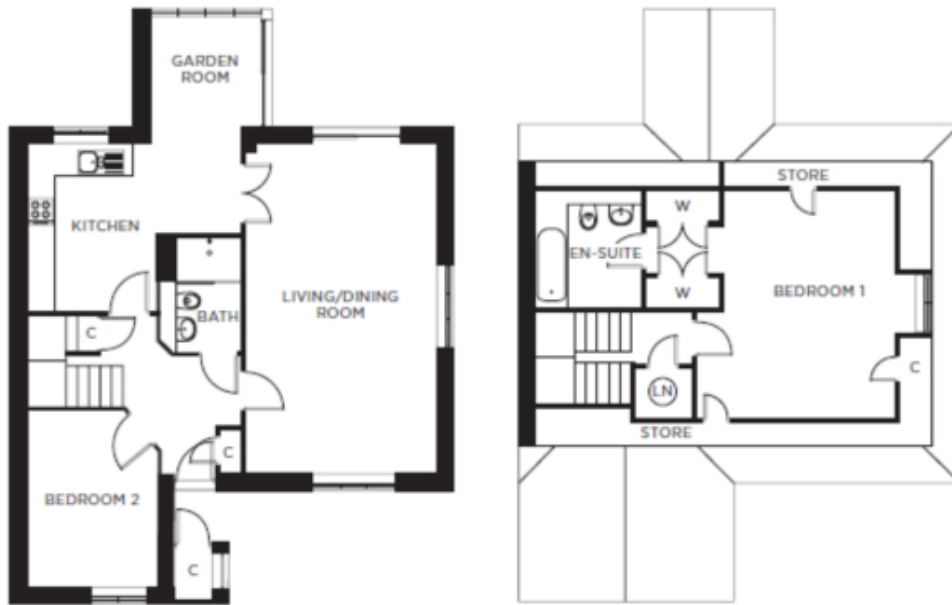

4 Birch Court

Price: £545,000*

Internal measurements: 1,189sq ft

* other charges apply

Apart from the fixtures and fittings described, the homes are unfurnished.

* Based on a 125-year lease, and subject to service charge, event fees and ground rent. Please ask for further information.

Version 3 - 19/10/2018

PLEASE NOTE: Images are for illustrative purposes only. Rooms shown may not be representative of this property.