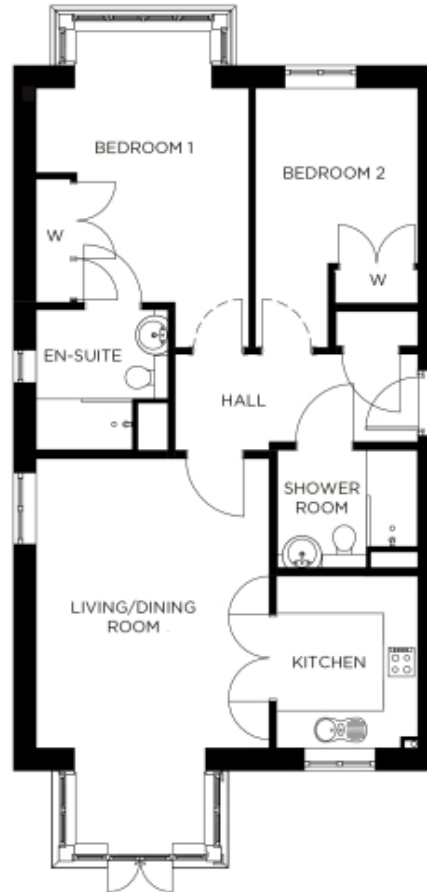

2 Kite Vale

Price: £495,000*, Ground floor

Internal measurements: 894sq ft

* other charges apply

| | | |
|--------------------|-----------------|-----------------|
| Kitchen | 8' 3" x 9' 11" | 2,500 x 3,000mm |
| Living/Dining Room | 13' 5" x 16' 7" | 4,070 x 5,040mm |
| Bedroom 1 | 12' 3" x 12' 5" | 3,720 x 3,760mm |
| Ensuite | 7' 7" x 8' 1" | 2,300 x 2,450mm |
| Bedroom 2 | 9' 4" x 10' 1" | 2,840 x 3,050mm |
| Bathroom | 8' 1" x 6' 9" | 2,440 x 2,040mm |

PLEASE NOTE: Images are for illustrative purposes only, rooms shown may not be representative of this property.