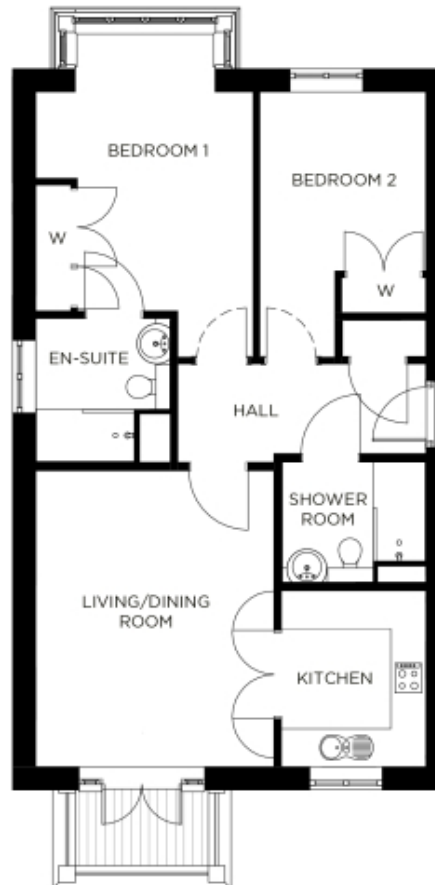

5 Kite Vale

A beautiful modern home

Price: £460,000*, First floor

This charming home features two perfectly proportioned double bedrooms (one en suite) as well as a separate bathroom, and carefully designed kitchen. The adjacent living area offers an intimate space that's flooded with light. The Newton's clever design - with a second bedroom and bathroom - means you can entertain family and friends whenever you like.

* other charges apply

Internal measurements: 856sq ft

Kitchen	8' 3" x 9' 9"	2,490 x 2,950mm
Living/Dining Room	13' 5" x 16' 7"	4,070 x 5,040mm
Bedroom 1	12' 3" x 12' 5"	3,720 x 3,760mm
Ensuite	7' 7" x 8' 1"	2,290 x 2,440mm
Bedroom 2	9' 4" x 10' 1"	2,840 x 3,050mm
Bathroom	8' 1" x 6' 9"	2,440 x 2,040mm

PLEASE NOTE: Images are for illustrative purposes only, rooms shown may not be representative of this property.