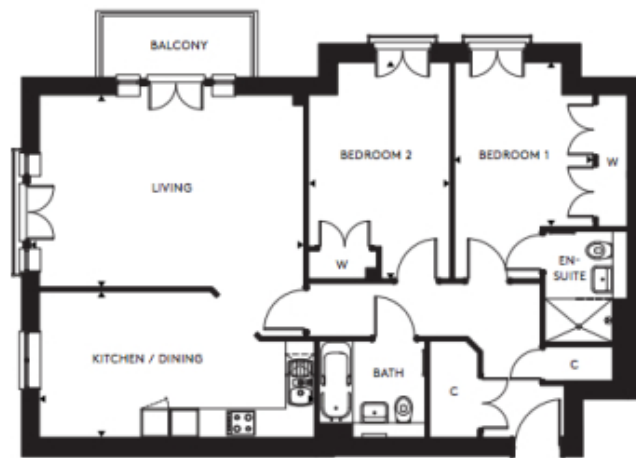

# 6 Rockwell Lodge

Price: £450,000\*, First floor

Internal measurements: 947sq ft

\* other charges apply

Kitchen	18' 7" x 9' 10"	5,660 x 2,980mm
Living/Dining	17' 11" x 12' 11"	5,440 x 3,930mm
Bedroom 1	9' 4" x 8' 10"	2,840 x 2,680mm
Bedroom 2	9' 6" x 14' 7"	2,880 x 4,440mm

PLEASE NOTE: Images are for illustrative purposes only, Rooms shown may not be representative of this property.