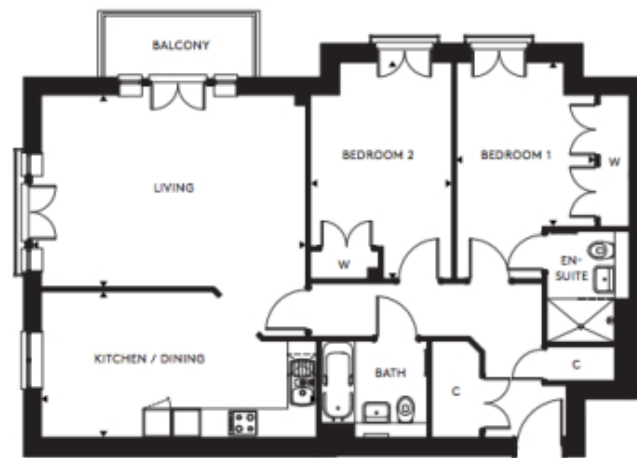

6 Rockwell Lodge

Price: £450,000*, First floor

Internal measurements: 947sq ft

* other charges apply

Kitchen	18' 7" x 9' 10"	5,660 x 2,980mm
Living/Dining	17' 11" x 12' 11"	5,440 x 3,930mm
Bedroom 1	9' 4" x 8' 10"	2,840 x 2,680mm
Bedroom 2	9' 6" x 14' 7"	2,880 x 4,440mm

PLEASE NOTE: Images are for illustrative purposes only, Rooms shown may not be representative of this property.