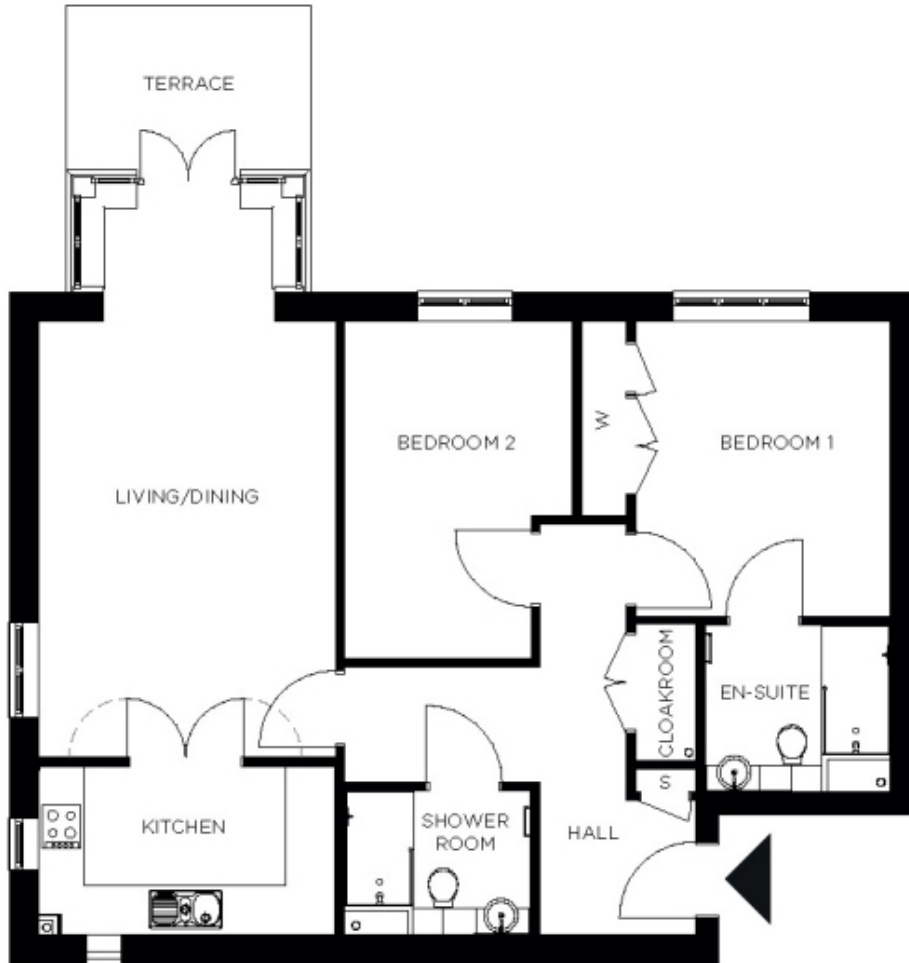

# 99 Berkeley House

Price: £612,000\*, Ground floor

Internal measurements: 974sq ft

Property description needed.

\* other charges apply

Living	12' 11" x 24' 1"	3,920 x 7,337mm
Kitchen	12' 10" x 7' 5"	3,910 x 2,247mm
Hallway	12' 4" x 17' 11"	3,745 x 5,451mm
Bedroom 1	11' 1" x 12' 11"	3,376 x 3,912mm
Wardrobe	2' 0" x 8' 6"	600 x 2,580mm
Ensuite 1	8' 1" x 7' 3"	2,450 x 2,200mm
Bedroom 2	10' 0" x 14' 9"	3,031 x 4,488mm
Shower	8' 1" x 6' 6"	2,450 x 1,969mm
Patio	11' 8" x 11' 3"	3,535 x 3,405mm

PLEASE NOTE: Images are for illustrative purposes only. Rooms shown may not be representative of this property.