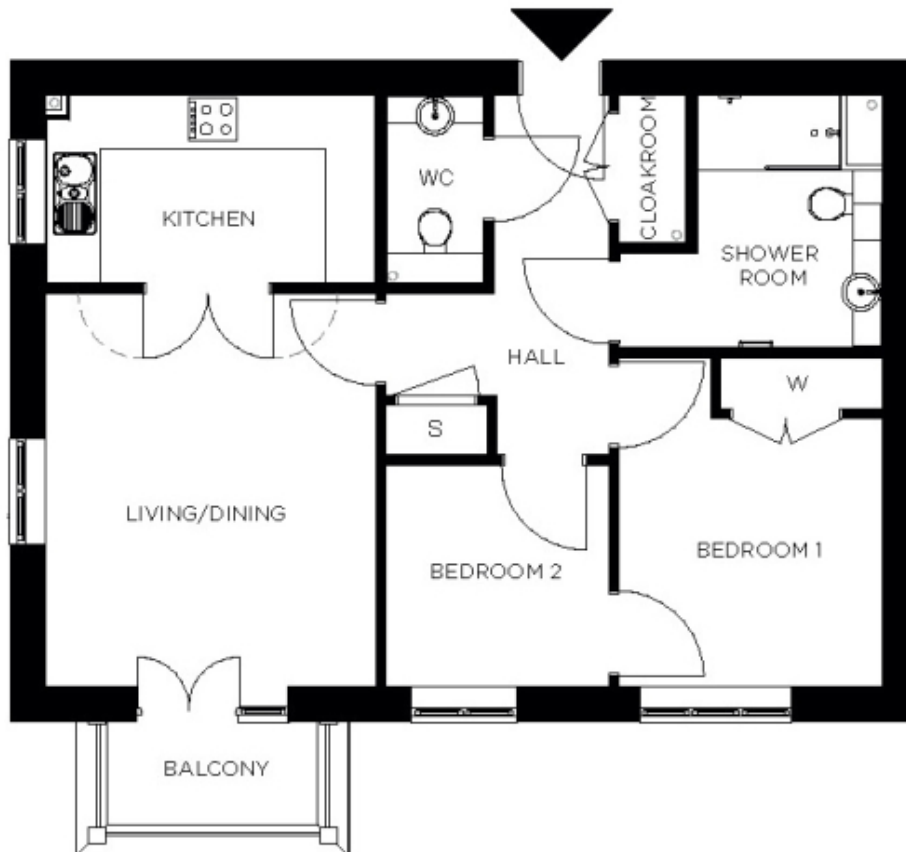

100 Berkeley House

Price: £465,000*, First floor

Internal measurements: 752sq ft

Property description needed.

* other charges apply

Living	12' 11" x 15' 4"	3,927 x 4,651mm
Kitchen	12' 10" x 7' 4"	3,910 x 2,230mm
Hallway	8' 9" x 14' 2"	2,667 x 4,311mm
Bedroom 1	10' 4" x 10' 6"	3,126 x 3,183mm
Wardrobe	6' 5" x 2' 0"	1,935 x 600mm
Bedroom 2	8' 9" x 8' 8"	2,667 x 2,639mm
Shower	7' 3" x 9' 10"	2,200 x 2,984mm
Store	4' 0" x 2' 0"	1,207 x 600mm
Balcony	8' 7" x 3' 11"	2,608 x 1,178mm

PLEASE NOTE: Images are for illustrative purposes only. Rooms shown may not be representative of this property.