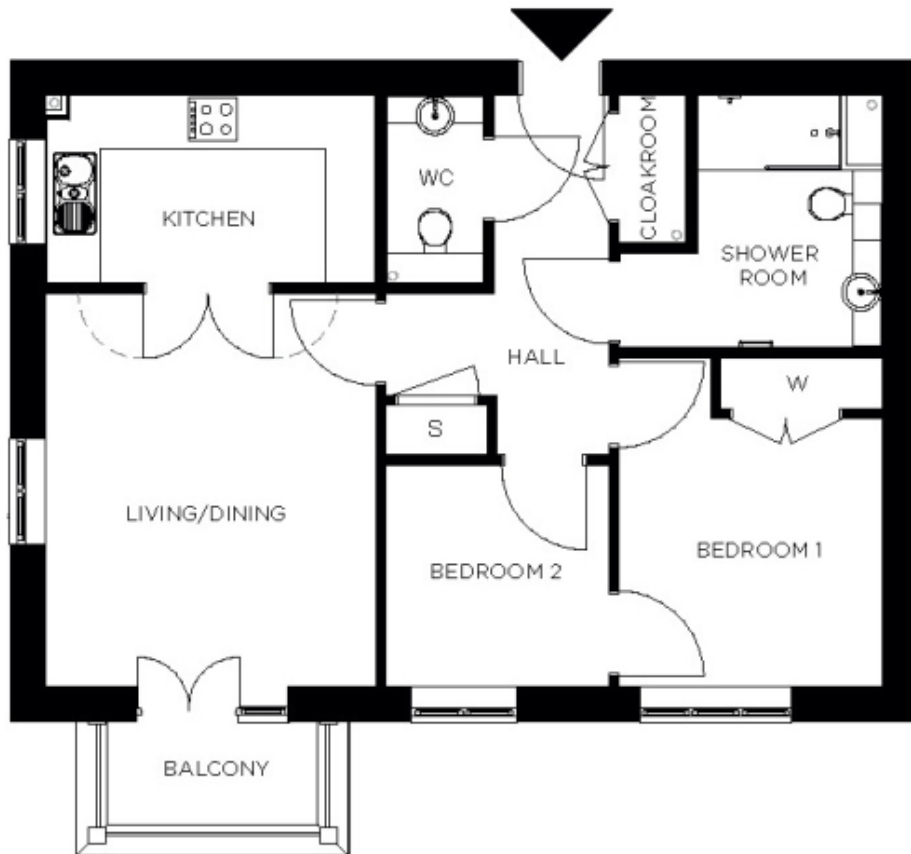

# 100 Berkeley House

Price: £465,000\*, First floor

Internal measurements: 752sq ft

Property description needed.

\* other charges apply

Living	12' 11" x 15' 4"	3,927 x 4,651mm
Kitchen	12' 10" x 7' 4"	3,910 x 2,230mm
Hallway	8' 9" x 14' 2"	2,667 x 4,311mm
Bedroom 1	10' 4" x 10' 6"	3,126 x 3,183mm
Wardrobe	6' 5" x 2' 0"	1,935 x 600mm
Bedroom 2	8' 9" x 8' 8"	2,667 x 2,639mm
Shower	7' 3" x 9' 10"	2,200 x 2,984mm
Store	4' 0" x 2' 0"	1,207 x 600mm
Balcony	8' 7" x 3' 11"	2,608 x 1,178mm

PLEASE NOTE: Images are for illustrative purposes only. Rooms shown may not be representative of this property.