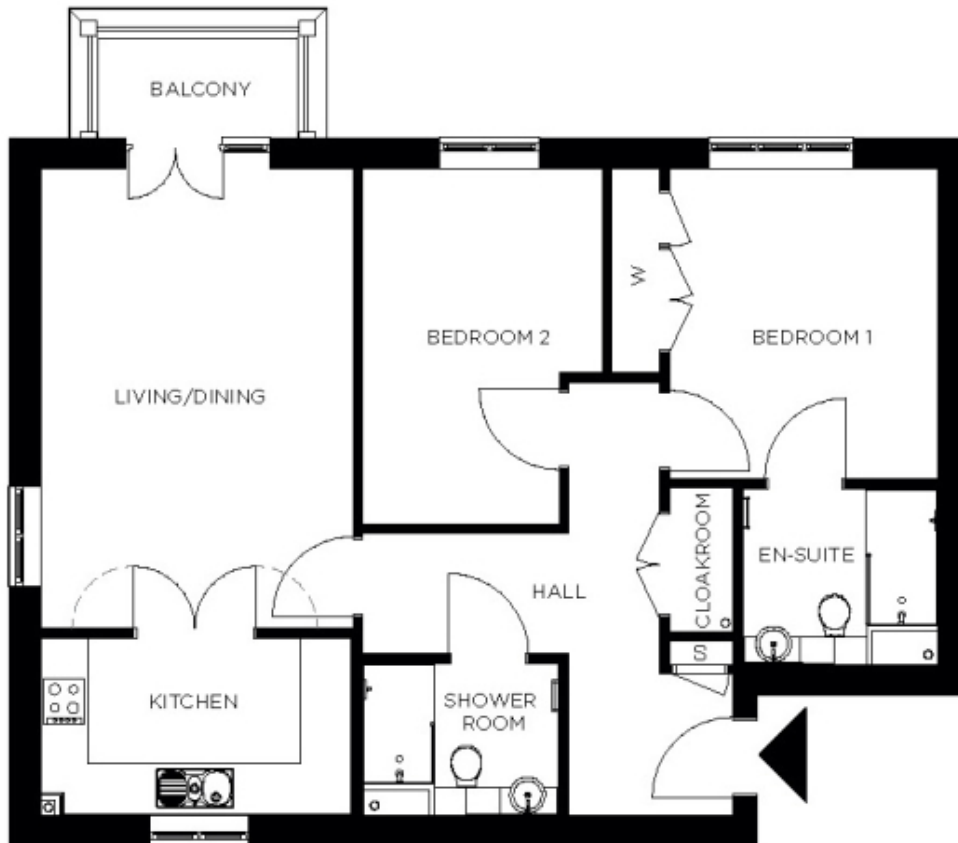

103 Berkeley House

Price: £568,000*, First floor

Property description needed.

* other charges apply

Internal measurements: 935sq ft

Living	12' 11" x 19' 0"	3,922 x 5,775mm
Kitchen	12' 10" x 7' 5"	3,910 x 2,247mm
Hallway	12' 4" x 17' 11"	3,755 x 5,451mm
Bedroom 1	11' 2" x 12' 11"	3,392 x 3,912mm
Wardrobe	2' 0" x 8' 8"	600 x 2,640mm
Ensuite 1	8' 2" x 7' 3"	2,467 x 2,200mm
Bedroom 2	10' 0" x 14' 9"	3,041 x 4,479mm
Shower	8' 1" x 6' 3"	2,450 x 1,900mm
Balcony	8' 7" x 4' 2"	2,608 x 1,253mm

PLEASE NOTE: Images are for illustrative purposes only. Rooms shown may not be representative of this property.