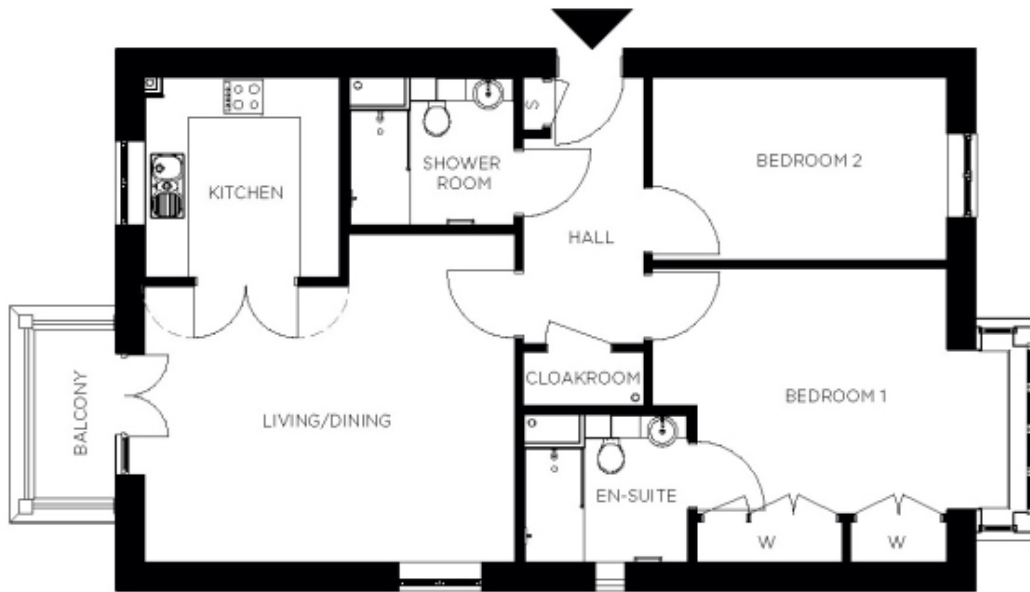

# 108 Hylde Manor

## Price: £606,000\*, First floor

This charming home features two perfectly proportioned double bedrooms (one en suite) as well as a separate bathroom, and carefully designed kitchen. The adjacent living area offers an intimate space that's flooded with light. The Newton's clever design - with a second bedroom and bathroom - means you can entertain family and friends whenever you like.

## Internal measurements: 953sq ft

Living	18' 1" x 16' 2"	5,508 x 4,919mm
Kitchen	9' 7" x 9' 10"	2,910 x 2,997mm
Hallway	6' 0" x 13' 2"	1,812 x 4,002mm
Bedroom 1	17' 7" x 12' 0"	5,355 x 3,656mm
Wardrobe	7' 3" x 2' 1"	2,188 x 614mm
Wardrobe	4' 10" x 2' 1"	1,450 x 614mm
Ensuite 1	8' 1" x 7' 3"	2,450 x 2,198mm
Bedroom 2	14' 6" x 9' 0"	4,415 x 2,740mm
Shower	8' 1" x 7' 3"	2,448 x 2,198mm
Balcony	3' 11" x 8' 7"	1,178 x 2,608mm

PLEASE NOTE: Images are for illustrative purposes only. Rooms shown may not be representative of this property.