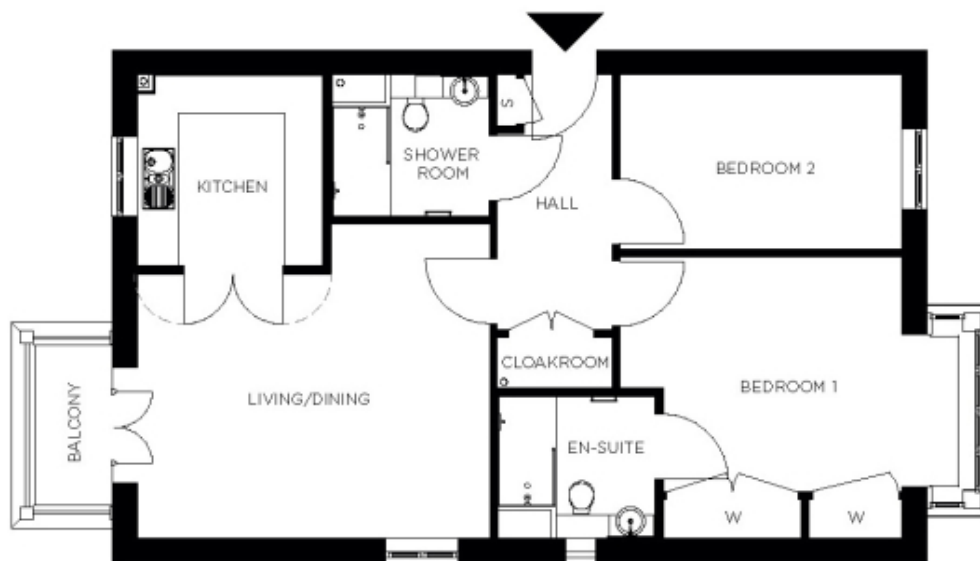

114 Cecilia Court

Price: £605,000*, First floor

This charming home features two perfectly proportioned double bedrooms (one en suite) as well as a separate bathroom, and carefully designed kitchen. The adjacent living area offers an intimate space that's flooded with light. The Newton's clever design - with a second bedroom and bathroom - means you can entertain family and friends whenever you like.

* other charges apply

Internal measurements: 952sq ft

Living	18' 1" x 16' 1"	5,510 x 4,902mm
Kitchen	9' 7" x 9' 10"	2,910 x 2,989mm
Hallway	6' 0" x 13' 2"	1,817 x 3,997mm
Bedroom 1	17' 7" x 12' 1"	5,359 x 3,661mm
Wardrobe	7' 3" x 2' 1"	2,195 x 617mm
Wardrobe	4' 10" x 2' 1"	1,450 x 617mm
Ensuite 1	8' 1" x 7' 3"	2,450 x 2,200mm
Bedroom 2	14' 6" x 9' 0"	4,418 x 2,732mm
Shower	8' 1" x 7' 3"	2,450 x 2,200mm
Balcony	4' 0" x 8' 7"	1,216 x 2,608mm

PLEASE NOTE: Images are for illustrative purposes only. Rooms shown may not be representative of this property.