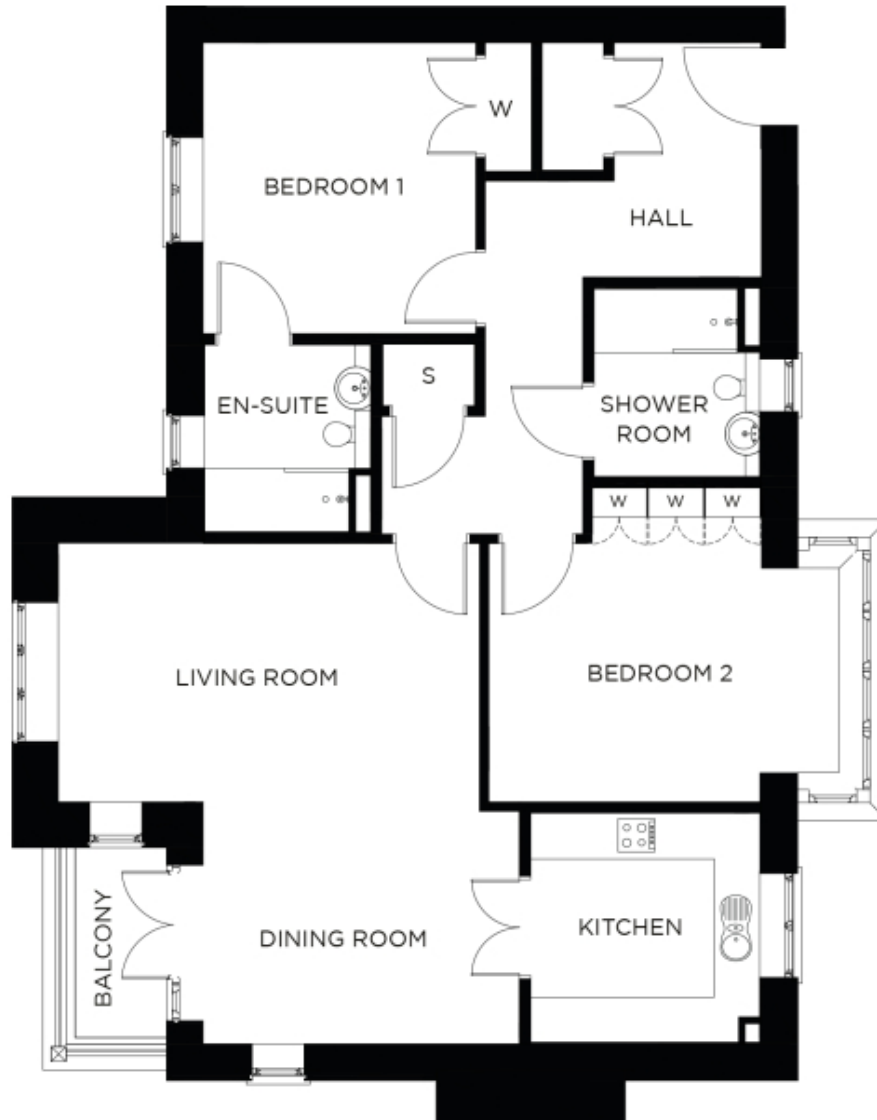

# 6 Skylark Vale

A beautiful modern home

**Price: £672,000\*, First floor**

This charming home features two perfectly proportioned double bedrooms (one en suite) as well as a separate bathroom, and carefully designed kitchen. The adjacent living area offers an intimate space that's flooded with light. The Newton's clever design - with a second bedroom and bathroom - means you can entertain family and friends whenever you like.

\* other charges apply

**Internal measurements: 1,118sq ft**

|                    |                 |                 |
|--------------------|-----------------|-----------------|
| Kitchen            | 9' 10" x 9' 10" | 2,986 x 2,983mm |
| Living/Dining Room | 21' 6" x 18' 1" | 6,529 x 5,491mm |
| Bedroom 1          | 14' 1" x 12' 6" | 4,279 x 3,795mm |
| Ensuite            | 8' 1" x 7' 1"   | 2,450 x 2,155mm |
| Bedroom 2          | 15' 0" x 13' 6" | 4,567 x 4,092mm |
| Bathroom           | 8' 1" x 7' 2"   | 2,450 x 2,160mm |

PLEASE NOTE: Images are for illustrative purposes only, rooms shown may not be representative of this property.